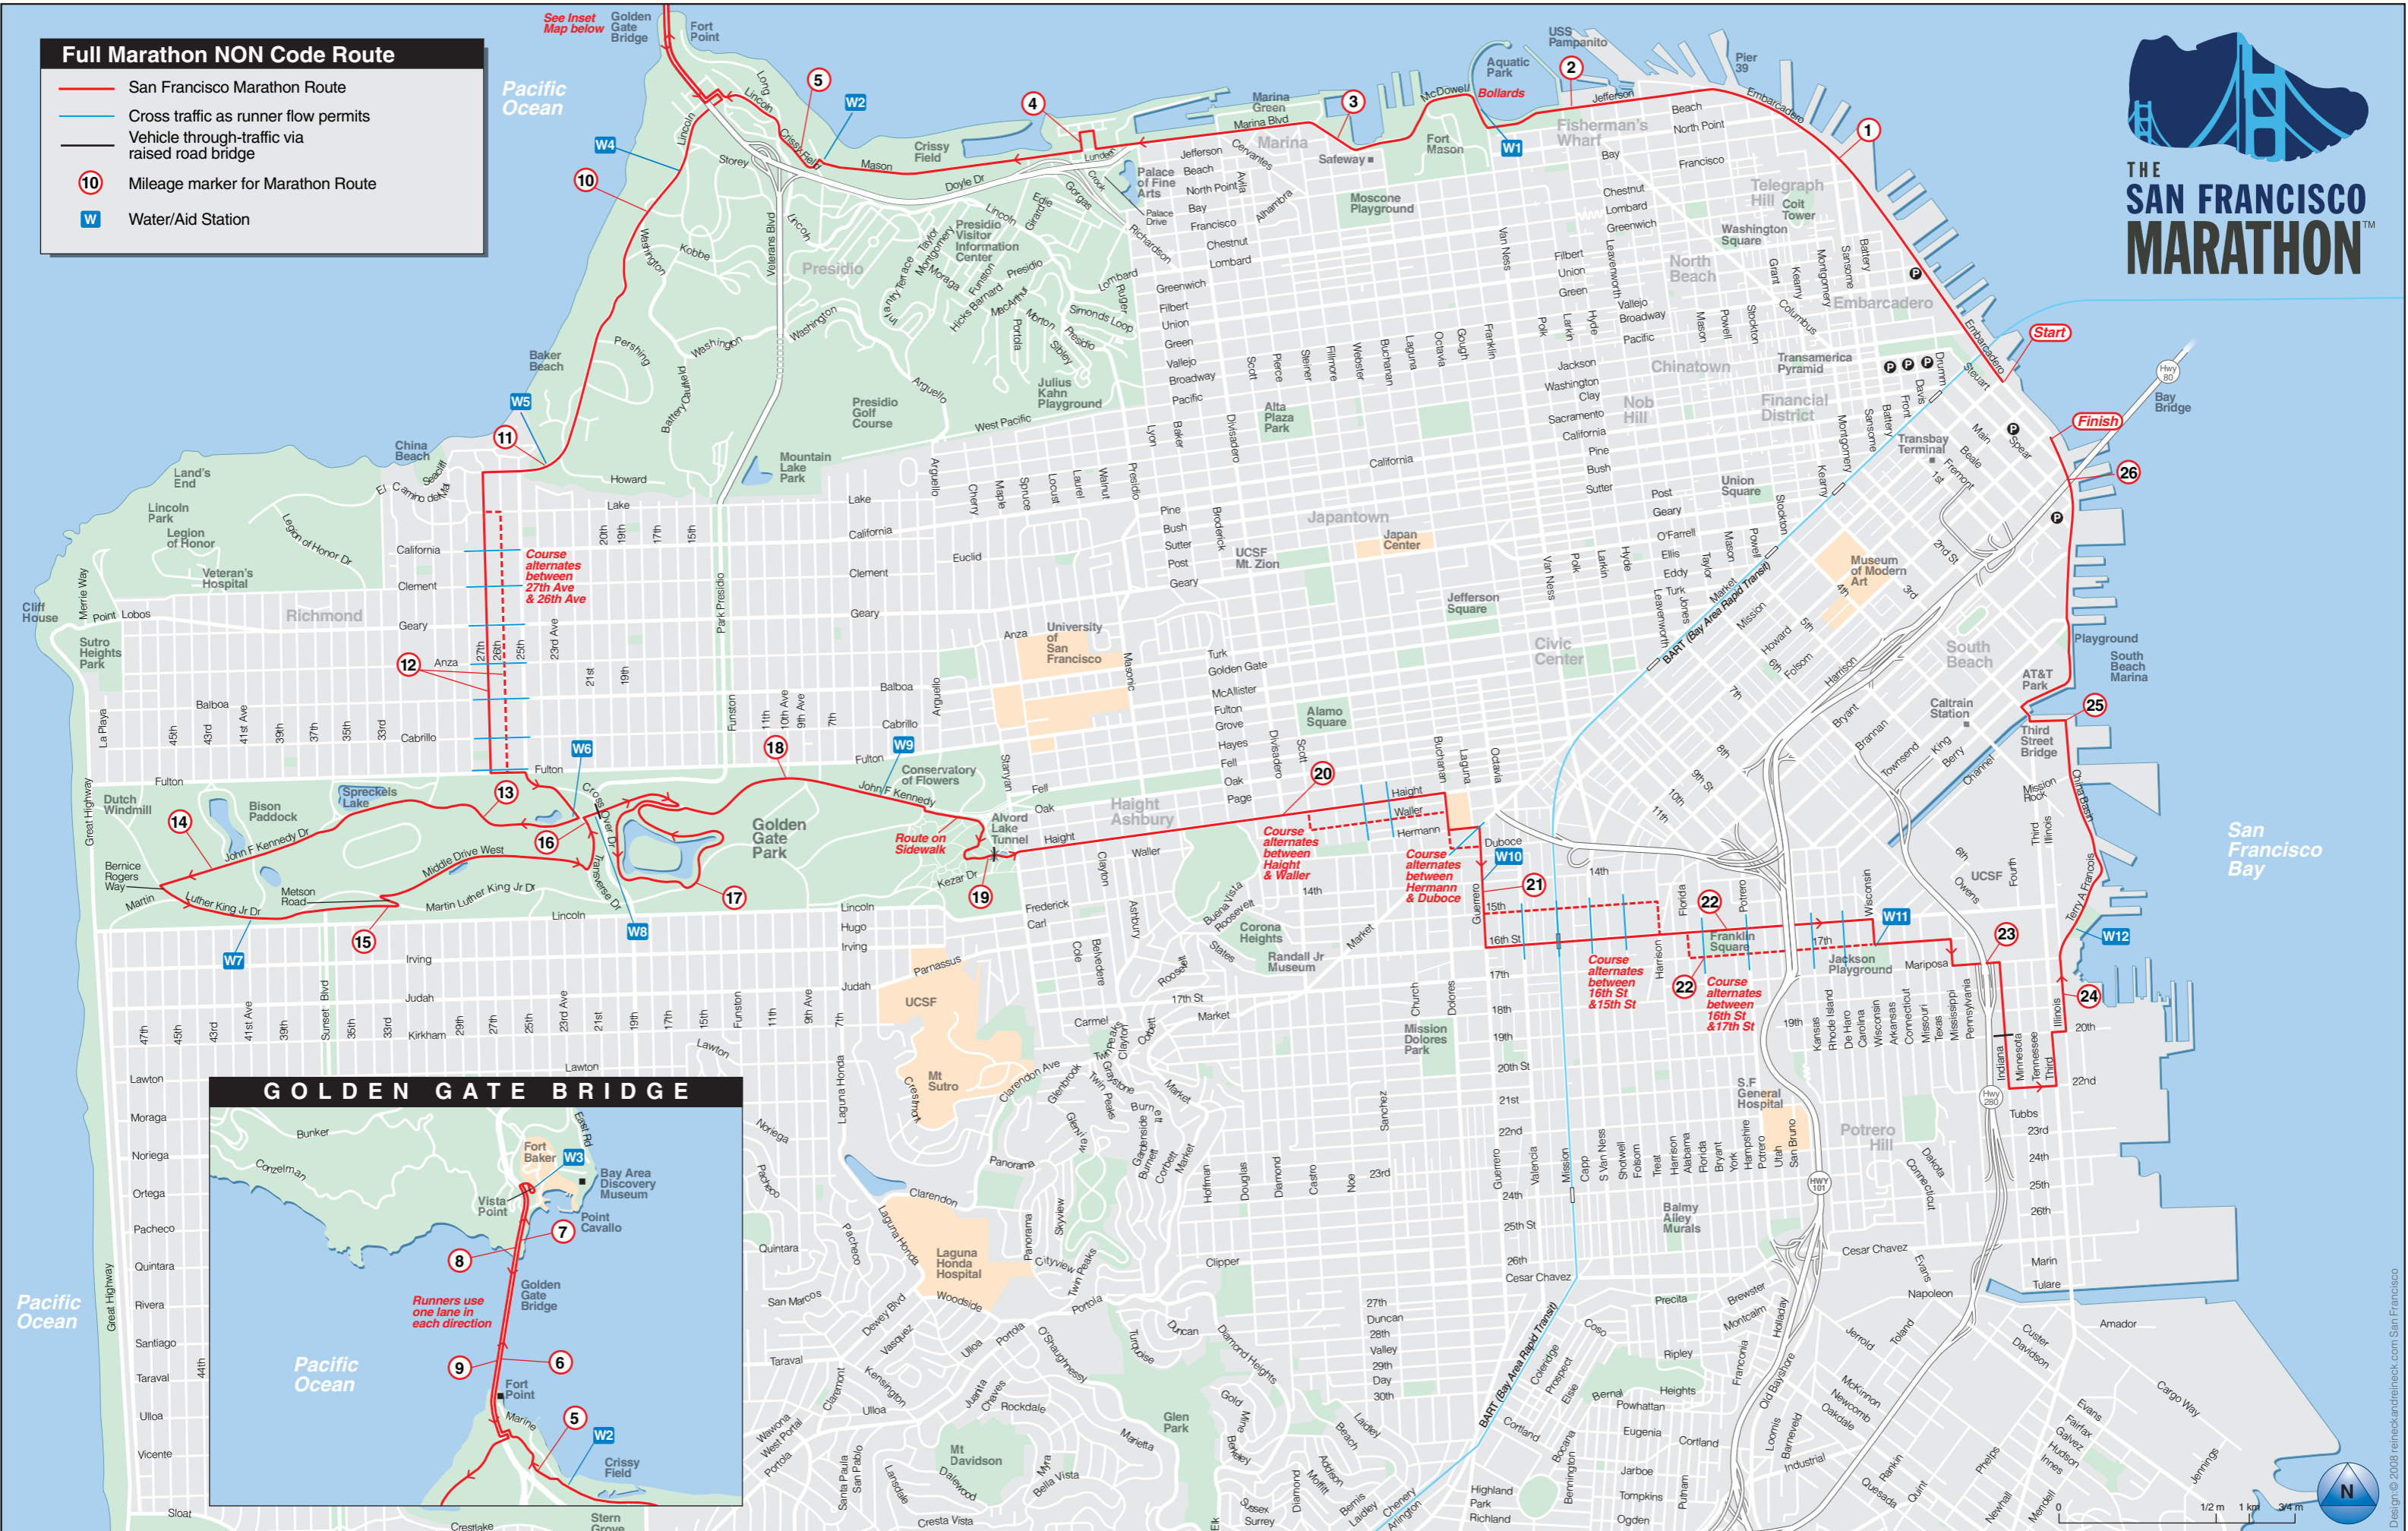

Full Marathon NON Code Route

- San Francisco Marathon Route
- Cross traffic as runner flow permits
- Vehicle through-traffic via raised road bridge
- 10 Mileage marker for Marathon Route
- W Water/Aid Station

See Inset Map below

Course alternates between 27th Ave & 26th Ave

Route on Sidewalk

Course alternates between Haight & Waller

Course alternates between Hermann & Duboce

Course alternates between 16th St & 15th St

Course alternates between 16th St & 17th St

1/2 m 1 km 3/4 m